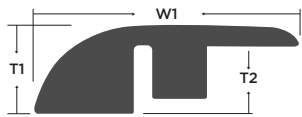

# FACT SHEET

<b>Size:</b> 12mm x 9" x 72"	<b>Color Variation:</b> Medium	<b>Installation:</b> 5G Locking System <small>*(on, above, or below grade)</small>
<b>Light Sensitivity:</b> Low	<b>IIC Sound Testing</b> 73	<b>Edge Treatment:</b> Painted Beveled
<b>Wear Layer:</b> 30 mil Polyurethane Embossed in Register	<b>Milling:</b> Tongue and Groove	<b>Attached Cushion</b> Yes
	<b>Packaging:</b> 17.73 SF per carton 1,063.80 SF per pallet 60 cartons per pallet	<b>Warranties:</b> Lifetime Residential Warranty 15 Year Light Commercial <small>*See full warranty at LWFlooring.com</small>

T-Molding							
Color	Item Code	W1 Width	T1 Height	W2	W3	Length	Weight Lbs
Cannon Beach	GC12CBTM	1-3/4"	9/16"	3/8"	11/16"	92"	1.39
Del Mar	GC12DMTM	1-3/4"	9/16"	3/8"	11/16"	92"	1.39
Eastport	GC12EATM	1-3/4"	9/16"	3/8"	11/16"	92"	1.39
Friday Harbor	GC12FHTM	1-3/4"	9/16"	3/8"	11/16"	92"	1.39
Gold Coast	GC12GCTM	1-3/4"	9/16"	3/8"	11/16"	92"	1.39
Half Moon Bay	GC12HMTM	1-3/4"	9/16"	3/8"	11/16"	92"	1.39
Port Royal	GC12PRTM	1-3/4"	9/16"	3/8"	11/16"	92"	1.39
Sanibel	GC12SATM	1-3/4"	9/16"	3/8"	11/16"	92"	1.39

Threshold							
Color	Item Code	W1 Width	T1 Height	W2	T2	Length	Weight Lbs
Cannon Beach	GC12CBTH	1-3/8"	9/16"	3/8"	7/16"	92"	1.59
Del Mar	GC12DMTH	1-3/8"	9/16"	3/8"	7/16"	92"	1.59
Eastport	GC12EATH	1-3/8"	9/16"	3/8"	7/16"	92"	1.59
Friday Harbor	GC12FHTH	1-3/8"	9/16"	3/8"	7/16"	92"	1.59
Gold Coast	GC12GCTH	1-3/8"	9/16"	3/8"	7/16"	92"	1.59
Half Moon Bay	GC12HMTH	1-3/8"	9/16"	3/8"	7/16"	92"	1.59
Port Royal	GC12PRTH	1-3/8"	9/16"	3/8"	7/16"	92"	1.59
Sanibel	GC12SATH	1-3/8"	9/16"	3/8"	7/16"	92"	1.59