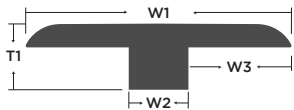

# FACT SHEET

<b>Size:</b> 12mm x 9" x 72"	<b>Color Variation:</b> Medium	<b>Installation:</b> 5G Locking System <small>*(on, above, or below grade)</small>
<b>Light Sensitivity:</b> Low	<b>IIC Sound Testing</b> 73	<b>Edge Treatment:</b> Painted Beveled
<b>Wear Layer:</b> 30 mil Polyurethane Embossed in Register	<b>Milling:</b> Tongue and Groove	<b>Attached Cushion</b> Yes
	<b>Packaging:</b> 17.73 SF per carton 1,063.80 SF per pallet 60 cartons per pallet	<b>Warranties:</b> Lifetime Residential Warranty 15 Year Light Commercial <small>*See full warranty at LWFlooring.com</small>

T-Molding							
Color	Item Code	W1 Width	T1 Height	W2	W3	Length	Weight Lbs
Cannon Beach	GC12CBTM	1-3/4"	9/16"	3/8"	11/16"	92"	1.39
Del Mar	GC12DMTM	1-3/4"	9/16"	3/8"	11/16"	92"	1.39
Eastport	GC12EATM	1-3/4"	9/16"	3/8"	11/16"	92"	1.39
Friday Harbor	GC12FHTM	1-3/4"	9/16"	3/8"	11/16"	92"	1.39
Gold Coast	GC12GCTM	1-3/4"	9/16"	3/8"	11/16"	92"	1.39
Half Moon Bay	GC12HMTM	1-3/4"	9/16"	3/8"	11/16"	92"	1.39
Port Royal	GC12PRTM	1-3/4"	9/16"	3/8"	11/16"	92"	1.39
Sanibel	GC12SATM	1-3/4"	9/16"	3/8"	11/16"	92"	1.39