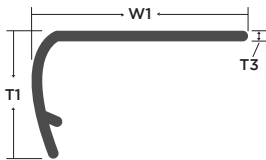

Multi Stairnose						
Color	Item Code	W1	T1	T3	Length	Weight
-	-	Width	Height	-	-	Lbs
Cannon Beach	GC12CBMSN	2"	1"	1/16"	92"	5.7
Del Mar	GC12DMMSN	2"	1"	1/16"	92"	5.7
Eastport	GC12EAMSN	2"	1"	1/16"	92"	5.7
Friday Harbor	GC12FHMSN	2"	1"	1/16"	92"	5.7
Gold Coast	GC12GCMSN	2"	1"	1/16"	92"	5.7
Half Moon Bay	GC12HMMSN	2"	1"	1/16"	92"	5.7
Port Royal	GC12PRMSN	2"	1"	1/16"	92"	5.7
Sanibel	GC12SAMSN	2"	1"	1/16"	92"	5.7