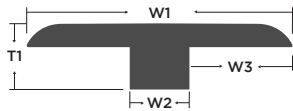

FACT SHEET

Size: 14mm x 9-3/8" x 72"	Color Variation: Low	Installation: Click Lock, Click Floating Floor *(on, above, or below grade)
Light Sensitivity: Low	Wear Layer: AC4 Aluminum Oxide Embossed in Register	Edge Treatment: Painted Beveled
Milling: Tongue and Groove	Packaging: 23.45 SF per carton 1125.60 SF per pallet 48 cartons per pallet	Certification: Floorscore
Attached Cushion EVA Pad		Warranties: Lifetime Residential Warranty 10 Year Light Commercial *See full warranty at LWFlooring.com
IIC Sound Testing 55		

T-Molding							
Color	Item Code	W1 Width	T1 Height	W2	W3	Length	Weight Lbs
Alps	LMO14ALTM	1-3/4"	1/2"	3/8"	11/16"	92"	1.39
Denali	LMO14DETM	1-3/4"	1/2"	3/8"	11/16"	92"	1.39
Everest	LMO14EVTM	1-3/4"	1/2"	3/8"	11/16"	92"	1.39
Himalayas	LMO14HITM	1-3/4"	1/2"	3/8"	11/16"	92"	1.39
Mont Blanc	LMO14MBTM	1-3/4"	1/2"	3/8"	11/16"	92"	1.39
Olympus	LMO14OLTM	1-3/4"	1/2"	3/8"	11/16"	92"	1.39
Rainier	LMO14RATM	1-3/4"	1/2"	3/8"	11/16"	92"	1.39
Whitney	LMO14WHTM	1-3/4"	1/2"	3/8"	11/16"	92"	1.39