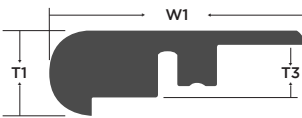

T-Molding							
Color	Item Code	W1 Width	T1 Height	W2	W3	Length	Weight Lbs
Alps	LMO14ALTM	1-3/4"	1/2"	3/8"	11/16"	92"	1.39
Denali	LMO14DETM	1-3/4"	1/2"	3/8"	11/16"	92"	1.39
Everest	LMO14EVTM	1-3/4"	1/2"	3/8"	11/16"	92"	1.39
Himalayas	LMO14HITM	1-3/4"	1/2"	3/8"	11/16"	92"	1.39
Mont Blanc	LMO14MBTM	1-3/4"	1/2"	3/8"	11/16"	92"	1.39
Olympus	LMO14OLTM	1-3/4"	1/2"	3/8"	11/16"	92"	1.39
Rainier	LMO14RATM	1-3/4"	1/2"	3/8"	11/16"	92"	1.39
Whitney	LMO14WHTM	1-3/4"	1/2"	3/8"	11/16"	92"	1.39

Threshold							
Color	Item Code	W1 Width	T1 Height	W2	T2	Length	Weight Lbs
Alps	LMO14ALTH	1-3/8"	11/16"	3/8"	1/2"	92"	1.59
Denali	LMO14DETH	1-3/8"	11/16"	3/8"	1/2"	92"	1.59
Everest	LMO14EVTH	1-3/8"	11/16"	3/8"	1/2"	92"	1.59
Himalayas	LMO14HITH	1-3/8"	11/16"	3/8"	1/2"	92"	1.59
Mont Blanc	LMO14MBTH	1-3/8"	11/16"	3/8"	1/2"	92"	1.59
Olympus	LMO14OLTH	1-3/8"	11/16"	3/8"	1/2"	92"	1.59
Rainier	LMO14RATH	1-3/8"	11/16"	3/8"	1/2"	92"	1.59
Whitney	LMO14WHTH	1-3/8"	11/16"	3/8"	1/2"	92"	1.59

Reducer						
Color	Item Code	W1	T1	T2	Length	Weight
-	-	Width	Height	-	-	Lbs
Alps	LMO14ALRD	1-3/4"	11/16"	1/2"	92"	1.76
Denali	LMO14DERD	1-3/4"	11/16"	1/2"	92"	1.76
Everest	LMO14EVRD	1-3/4"	11/16"	1/2"	92"	1.76
Himalayas	LMO14HIRD	1-3/4"	11/16"	1/2"	92"	1.76
Mont Blanc	LMO14MBRD	1-3/4"	11/16"	1/2"	92"	1.76
Olympus	LMO14OLRD	1-3/4"	11/16"	1/2"	92"	1.76
Rainier	LMO14RARD	1-3/4"	11/16"	1/2"	92"	1.76
Whitney	LMO14WHRD	1-3/4"	11/16"	1/2"	92"	1.76

Flush Stairnose								
Color	Item Code	W1	W2	T1	T2	T3	Length	Weight
-	-	Width	-	Height	-	-	-	Lbs
Alps	LMO14ALSNO	4-1/3"	3-3/4"	1-1/8"	9/16"	14mm	92"	5.7
Denali	LMO14DESN	4-1/3"	3-3/4"	1-1/8"	9/16"	14mm	92"	5.7
Everest	LMO14EVSNO	4-1/3"	3-3/4"	1-1/8"	9/16"	14mm	92"	5.7
Himalayas	LMO14HISNO	4-1/3"	3-3/4"	1-1/8"	9/16"	14mm	92"	5.7
Mont Blanc	LMO14MBSNO	4-1/3"	3-3/4"	1-1/8"	9/16"	14mm	92"	5.7
Olympus	LMO14OLSNO	4-1/3"	3-3/4"	1-1/8"	9/16"	14mm	92"	5.7
Rainier	LMO14RASNO	4-1/3"	3-3/4"	1-1/8"	9/16"	14mm	92"	5.7
Whitney	LMO14WHSNO	4-1/3"	3-3/4"	1-1/8"	9/16"	14mm	92"	5.7