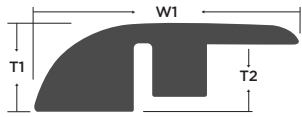

FACT SHEET

Size: 14mm x 9-3/8" x 72"	Color Variation: Low	Installation: Click Lock, Click Floating Floor *(on, above, or below grade)
Light Sensitivity: Low	Wear Layer: AC4 Aluminum Oxide Embossed in Register	Edge Treatment: Painted Beveled
Milling: Tongue and Groove	Packaging: 23.45 SF per carton 1125.60 SF per pallet 48 cartons per pallet	Certification: Floorscore
Attached Cushion EVA Pad		Warranties: Lifetime Residential Warranty 10 Year Light Commercial *See full warranty at LWFlooring.com
IIC Sound Testing 55		

T-Molding							
Color	Item Code	W1 Width	T1 Height	W2	W3	Length	Weight Lbs
Alps	LMO14ALTM	1-3/4"	1/2"	3/8"	11/16"	92"	1.39
Denali	LMO14DETM	1-3/4"	1/2"	3/8"	11/16"	92"	1.39
Everest	LMO14EVTM	1-3/4"	1/2"	3/8"	11/16"	92"	1.39
Himalayas	LMO14HITM	1-3/4"	1/2"	3/8"	11/16"	92"	1.39
Mont Blanc	LMO14MBTM	1-3/4"	1/2"	3/8"	11/16"	92"	1.39
Olympus	LMO14OLTM	1-3/4"	1/2"	3/8"	11/16"	92"	1.39
Rainier	LMO14RATM	1-3/4"	1/2"	3/8"	11/16"	92"	1.39
Whitney	LMO14WHTM	1-3/4"	1/2"	3/8"	11/16"	92"	1.39

Threshold							
Color	Item Code	W1 Width	T1 Height	W2	T2	Length	Weight Lbs
Alps	LMO14ALTH	1-3/8"	11/16"	3/8"	1/2"	92"	1.59
Denali	LMO14DETH	1-3/8"	11/16"	3/8"	1/2"	92"	1.59
Everest	LMO14EVTH	1-3/8"	11/16"	3/8"	1/2"	92"	1.59
Himalayas	LMO14HITH	1-3/8"	11/16"	3/8"	1/2"	92"	1.59
Mont Blanc	LMO14MBTH	1-3/8"	11/16"	3/8"	1/2"	92"	1.59
Olympus	LMO14OLTH	1-3/8"	11/16"	3/8"	1/2"	92"	1.59
Rainier	LMO14RATH	1-3/8"	11/16"	3/8"	1/2"	92"	1.59
Whitney	LMO14WHTH	1-3/8"	11/16"	3/8"	1/2"	92"	1.59