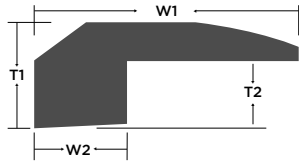

Lifetime Residential Warranty

5 Year Light Commercial

*See full warranty at LWFlooring.com

T-Molding							
Color	Item Code	W1	T1	W2	W3	Length	Weight
-	-	Width	Height	-	-	-	Lbs
Aspendale	AH15ATM	1-7/8"	5/8"	1/2"	11/16"	78"	1.7
Emilia	EWO14EMTM	1-7/8"	5/8"	1/2"	11/16"	78"	1.7
Kingsley	RWO15KTM	1-7/8"	5/8"	1/2"	11/16"	78"	1.7
Mantua	EWO14MATM	1-7/8"	5/8"	1/2"	11/16"	78"	1.7
Norwich	VEWO15NTM	1-7/8"	5/8"	1/2"	11/16"	78"	1.7
Rosemont	RWO15RTM	1-7/8"	5/8"	1/2"	11/16"	78"	1.7
Urbino	VEWO14URTM	1-7/8"	5/8"	1/2"	11/16"	78"	1.7

Threshold							
Color	Item Code	W1	T1	W2	T2	Length	Weight
-	-	Width	Height	-	-	-	Lbs
Aspendale	AH15ATH	2"	7/8"	7/8"	1/2"	78"	2.7
Emilia	EWO14EMTH	2"	7/8"	7/8"	1/2"	78"	2.7
Kingsley	RWO15KTH	2"	7/8"	7/8"	1/2"	78"	2.7
Mantua	EWO14MATH	2"	7/8"	7/8"	1/2"	78"	2.7
Norwich	VEWO15NTH	2"	7/8"	7/8"	1/2"	78"	2.7
Rosemont	RWO15RTH	2"	7/8"	7/8"	1/2"	78"	2.7
Urbino	VEWO14URTH	2"	7/8"	7/8"	1/2"	78"	2.7

Reducer							
Color	Item Code	W1	T1	T2	Length	Weight	
-	-	Width	Height	-	-	Lbs	
Aspendale	AH15ARD	2"	5/8"	3/16"	78"	1.7	
Emilia	VEWO15EMRD	2"	5/8"	3/16"	78"	1.7	
Kingsley	RWO15KRD	2"	5/8"	3/16"	78"	1.7	
Mantua	VEWO15MARD	2"	5/8"	3/16"	78"	1.7	
Norwich	VEWO15NRD	2"	5/8"	3/16"	78"	1.7	
Rosemont	RWO15RRD	2"	5/8"	3/16"	78"	1.7	
Urbino	VEWO15URRD	2"	5/8"	3/16"	78"	1.7	

Flush Stairnose								
Color	Item Code	W1	W2	T1	T2	T3	Length	Weight
-	-	Width	-	Height	-	-	-	Lbs
Aspendale	AH15ASN	3"	2-3/8"	13/16"	3/16"	5/8"	78"	2.7
Emilia	VEWO15EMSN	3"	2-3/8"	13/16"	3/16"	5/8"	78"	2.7
Kingsley	RWO15KSN	3"	2-3/8"	13/16"	3/16"	5/8"	78"	2.7
Mantua	VEWO15MASN	3"	2-3/8"	13/16"	3/16"	5/8"	78"	2.7
Norwich	VEWO15NSN	3"	2-3/8"	13/16"	3/16"	5/8"	78"	2.7
Rosemont	RWO15RSN	3"	2-3/8"	13/16"	3/16"	5/8"	78"	2.7
Urbino	VEWO15URSN	3"	2-3/8"	13/16"	3/16"	5/8"	78"	2.7