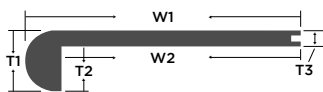

Lifetime Residential Warranty

5 Year Light Commercial

*See full warranty at LWFlooring.com

T-Molding							
Color	Item Code	W1	T1	W2	W3	Length	Weight
-	-	Width	Height	-	-	-	Lbs
Aspendale	AH15ATM	1-7/8"	5/8"	1/2"	11/16"	78"	1.7
Emilia	EWO14EMTM	1-7/8"	5/8"	1/2"	11/16"	78"	1.7
Kingsley	RWO15KTM	1-7/8"	5/8"	1/2"	11/16"	78"	1.7
Mantua	EWO14MATM	1-7/8"	5/8"	1/2"	11/16"	78"	1.7
Norwich	VEWO15NTM	1-7/8"	5/8"	1/2"	11/16"	78"	1.7
Rosemont	RWO15RTM	1-7/8"	5/8"	1/2"	11/16"	78"	1.7
Urbino	VEWO14URTM	1-7/8"	5/8"	1/2"	11/16"	78"	1.7

Threshold							
Color	Item Code	W1	T1	W2	T2	Length	Weight
-	-	Width	Height	-	-	-	Lbs
Aspendale	AH15ATH	2"	7/8"	7/8"	1/2"	78"	2.7
Emilia	EWO14EMTH	2"	7/8"	7/8"	1/2"	78"	2.7
Kingsley	RWO15KTH	2"	7/8"	7/8"	1/2"	78"	2.7
Mantua	EWO14MATH	2"	7/8"	7/8"	1/2"	78"	2.7
Norwich	VEWO15NTH	2"	7/8"	7/8"	1/2"	78"	2.7
Rosemont	RWO15RTH	2"	7/8"	7/8"	1/2"	78"	2.7
Urbino	VEWO14URTH	2"	7/8"	7/8"	1/2"	78"	2.7

Reducer							
Color	Item Code	W1	T1	T2	Length	Weight	
-	-	Width	Height	-	-	Lbs	
Aspendale	AH15ARD	2"	5/8"	3/16"	78"	1.7	
Emilia	VEWO15EMRD	2"	5/8"	3/16"	78"	1.7	
Kingsley	RWO15KRD	2"	5/8"	3/16"	78"	1.7	
Mantua	VEWO15MARD	2"	5/8"	3/16"	78"	1.7	
Norwich	VEWO15NRD	2"	5/8"	3/16"	78"	1.7	
Rosemont	RWO15RRD	2"	5/8"	3/16"	78"	1.7	
Urbino	VEWO15URRD	2"	5/8"	3/16"	78"	1.7	