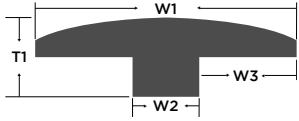

T-Molding							
Color	Item Code	W1	T1	W2	W3	Length	Weight
-	-	Width	Height	-	-	-	Lbs
Aspendale	AH15ATM	1-7/8"	5/8"	1/2"	11/16"	78"	1.7
Emilia	EWO14EMTM	1-7/8"	5/8"	1/2"	11/16"	78"	1.7
Kingsley	RWO15KTM	1-7/8"	5/8"	1/2"	11/16"	78"	1.7
Mantua	EWO14MATM	1-7/8"	5/8"	1/2"	11/16"	78"	1.7
Norwich	VEWO15NTM	1-7/8"	5/8"	1/2"	11/16"	78"	1.7
Rosemont	RWO15RTM	1-7/8"	5/8"	1/2"	11/16"	78"	1.7
Urbino	VEWO14URTM	1-7/8"	5/8"	1/2"	11/16"	78"	1.7